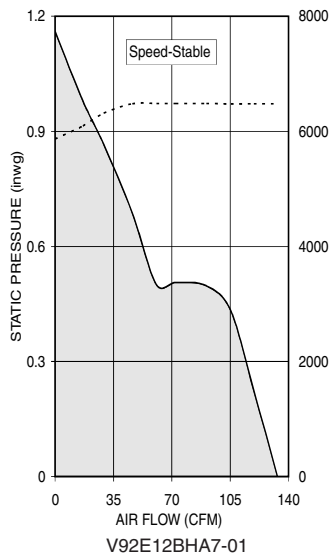

UltraFlo

92x38mm

V92E Series