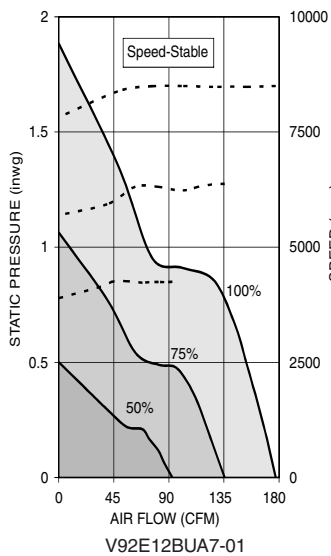

UltraFlo

92x38mm

V92E Series