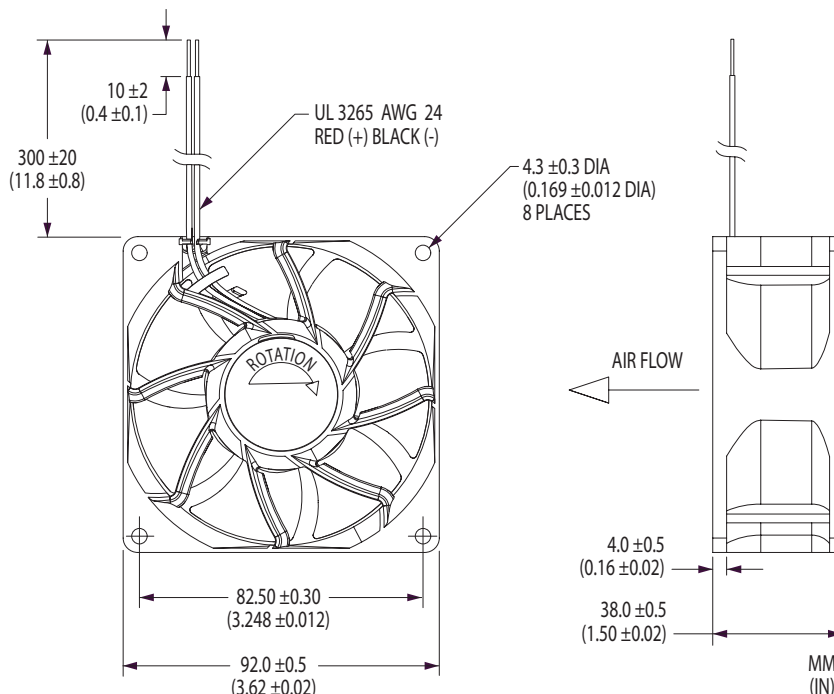

92x38mm

V92E Series

- ✓ Free-Running and Feedback-Governed, Speed-Stable Models
- ✓ Wide Variety of Monitor and Control Options and Signal Combinations
- ✓ Permanently Lubricated Dual Ball Bearings

Vane Axial Cooling Fans

Model	Air Flow (CFM)	Max. Static Pressure (inwg)	Operating Voltage		Operating Current (A)	Input Power (W)	Fan Speed (rpm)	Sound Pressure (dBA)	Operating Temp.		L10 Life† (hours)
			Nominal (V)	Range (V)					Min. (°C)	Max. (°C)	
Speed-Stable											
V92E12BUA7-01	178	1.89	12	7.0-13.8	2.97	35.6	8500	64.8	-10	+70	70,000
V92E12BGA7-01	155	1.33	12	7.0-13.8	2.05	24.6	7500	60.0	-10	+70	—
V92E12BHA7-01	134	1.17	12	7.0-13.8	1.32	15.8	6500	56.5	-10	+70	—
V92E12BMA7-01	101	0.68	12	7.0-13.8	0.62	7.4	5000	50.0	-10	+70	—
V92E12BLA7-01	82	0.48	12	7.0-13.8	0.36	4.4	4000	44.0	-10	+70	—
Free-Running											
V92E12BUA7-51	178	1.60	12	7.0-13.8	2.97	35.6	8500	64.8	-10	+70	70,000
V92E12BGA7-51	155	1.16	12	7.0-13.8	2.05	24.6	7500	60.0	-10	+70	—
V92E12BHA7-51	134	0.96	12	7.0-13.8	1.32	15.8	6500	56.5	-10	+70	—
V92E12BMA7-51	101	0.68	12	7.0-13.8	0.62	7.4	5000	50.0	-10	+70	—
V92E12BLA7-51	82	0.45	12	7.0-13.8	0.36	4.4	4000	44.0	-10	+70	—

Air flow, current, speed and sound pressure ratings are at nominal operating voltage and zero static pressure. Current and power ratings are average expected values under those conditions. † L10 bearing life expectancy at $T_A = +40^\circ\text{C}$.™ UltraFlo is a brand trademark of Nidec Corporation. N/AJAF