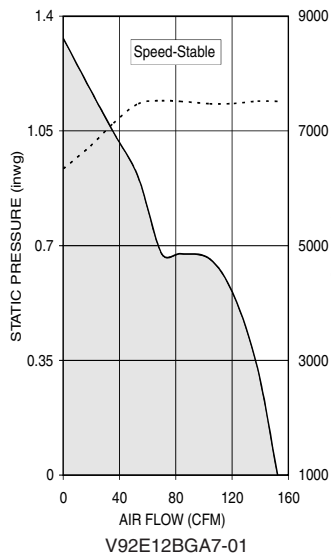

UltraFlo

92x38mm

V92E Series