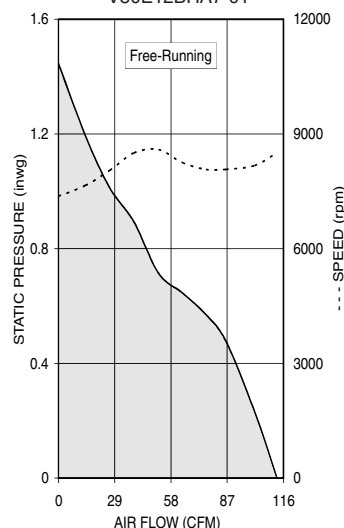

V80E12BGA7-51