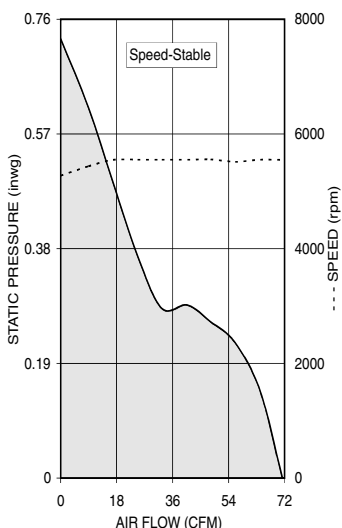

V80E12BMA7-01