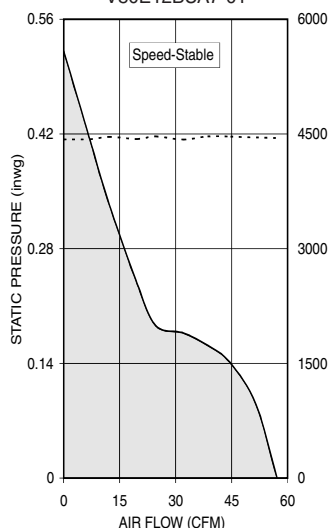

V80E12BLA7-01