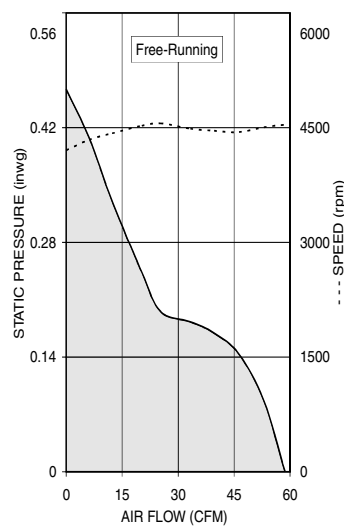

V80E12BLA7-51