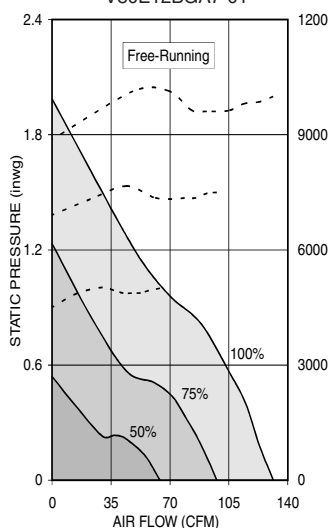

V80E12BUA7-51