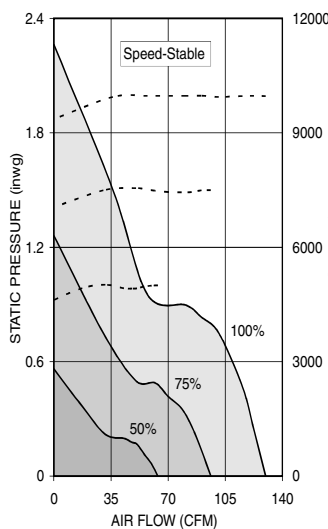

V80E12BUA7-01