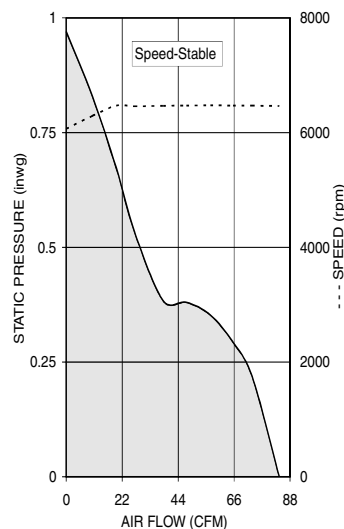

V80E12BHA7-01