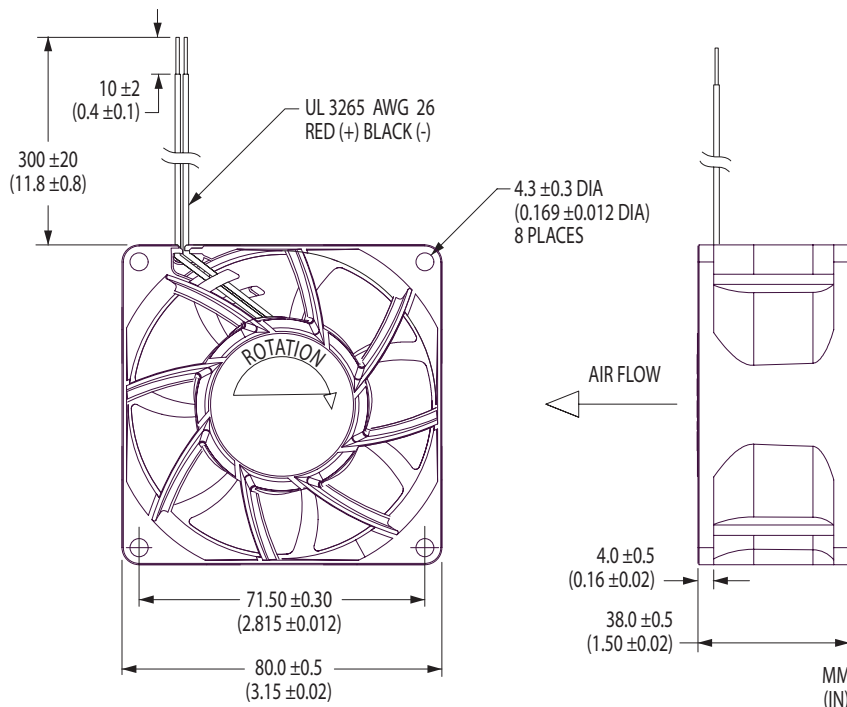

UltraFlo™

80x38mm

V80E Series

- ✓ Free-Running and Feedback-Governed, Speed-Stable Models
- ✓ Wide Variety of Monitor and Control Options and Signal Combinations
- ✓ Permanently Lubricated Dual Ball Bearings

Vane Axial Cooling Fans

Model	Air Flow (CFM)	Max. Static Pressure (inwg)	Operating Voltage Nominal (V)	Operating Voltage Range (V)	Operating Current (A)	Input Power (W)	Fan Speed (rpm)	Sound Pressure (dBA)	Operating Temp. Min. (°C)	Operating Temp. Max. (°C)	L10 Life† (hours)
Speed-Stable											
V80E12BUA7-01	130	2.26	12	7.0-13.8	2.84	34.1	10000	64.0	-10	+70	70,000
V80E12BGA7-01	109	1.57	12	7.0-13.8	1.70	20.4	8500	60.0	-10	+70	—
V80E12BHA7-01	83	0.97	12	7.0-13.8	0.75	9.0	6500	53.0	-10	+70	—
V80E12BMA7-01	71	0.72	12	7.0-13.8	0.48	5.8	5500	48.5	-10	+70	—
V80E12BLA7-01	58	0.52	12	7.0-13.8	0.30	3.6	4500	43.5	-10	+70	—
Free-Running											
V80E12BUA7-51	130	1.99	12	7.0-13.8	2.84	34.1	10000	64.0	-10	+70	70,000
V80E12BGA7-51	109	1.45	12	7.0-13.8	1.70	20.4	8500	60.0	-10	+70	—
V80E12BHA7-51	83	0.87	12	7.0-13.8	0.75	9.0	6500	53.0	-10	+70	—
V80E12BMA7-51	71	0.64	12	7.0-13.8	0.48	5.8	5500	48.5	-10	+70	—
V80E12BLA7-51	58	0.46	12	7.0-13.8	0.30	3.6	4500	43.5	-10	+70	—

80x38mm

V80E Series

V80E12BUA7-01

V80E12BGA7-01

V80E12BHA7-01

V80E12BMA7-01

V80E12BLA7-01

V80E12BUA7-51