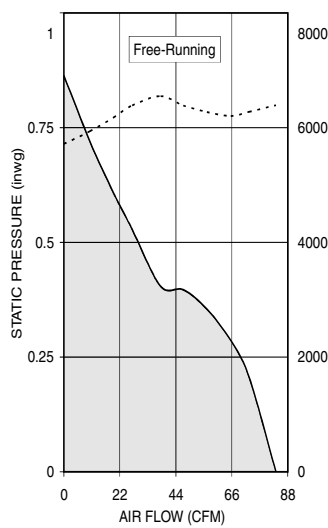

V80E12BHA7-51