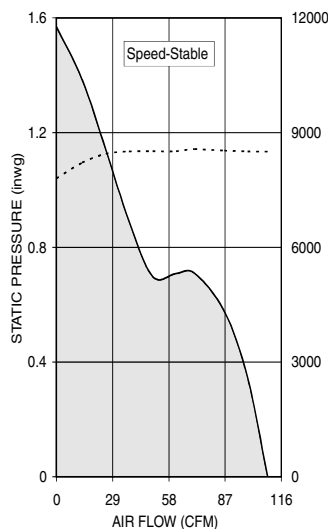

V80E12BGA7-01