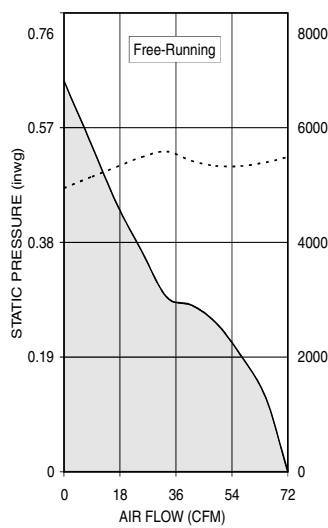

V80E12BMA7-51