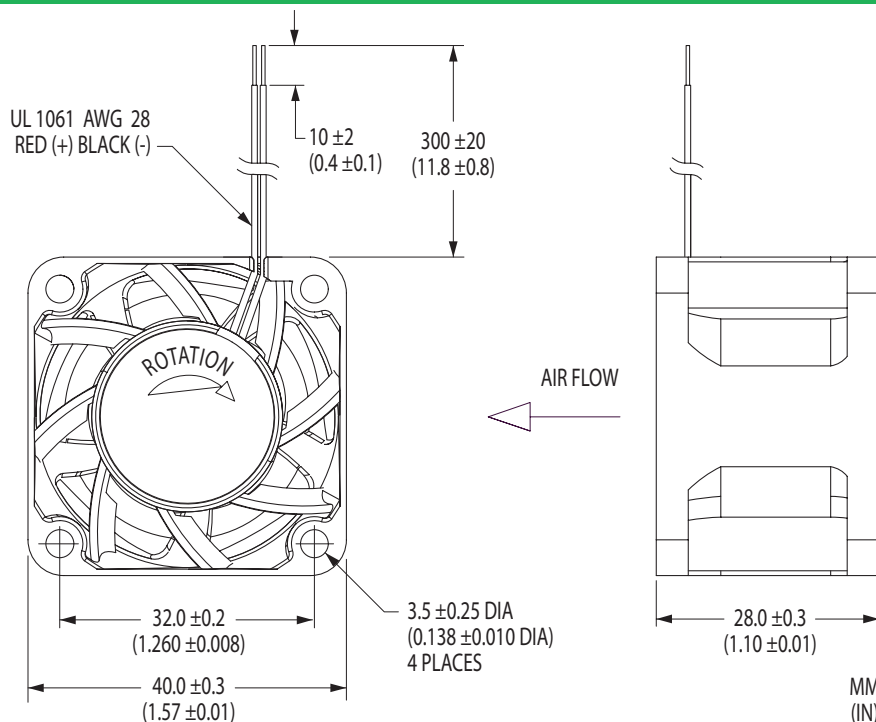

40x28mm

W40S Series

- ✓ Free-Running and Feedback-Governed, Speed-Stable Models
- ✓ Wide Variety of Monitor and Control Options and Signal Combinations
- ✓ Permanently Lubricated Dual Ball Bearings

Vane Axial Cooling Fans

Model	Air Flow (CFM)	Max. Static Pressure (inwg)	Operating Voltage Nominal (V)	Operating Voltage Range (V)	Operating Current (A)	Input Power (W)	Fan Speed (rpm)	Sound Pressure (dBA)	Operating Temp. Min. (°C)	Operating Temp. Max. (°C)	L10 Life† (hours)
Speed-Stable											
W40S12BUA5-01	24	1.61	12	7.0-13.8	0.55	6.6	16000	52.1	-10	+70	50,000
W40S12BGA5-01	21	1.23	12	7.0-13.8	0.40	4.8	14500	51.0	-10	+70	—
Free-Running											
W40S12BUA5-51	24	1.47	12	7.0-13.8	0.55	6.6	16000	52.1	-10	+70	50,000
W40S12BGA5-51	21	1.23	12	7.0-13.8	0.40	4.8	14500	51.0	-10	+70	—
W40S12BHA5-51	15	0.58	12	7.0-13.8	0.17	2.0	10000	40.0	-10	+70	—
W40S12BMA5-51	11	0.41	12	7.0-13.8	0.14	1.7	8500	34.5	-10	+70	—

Air flow, current, speed and sound pressure ratings are at nominal operating voltage and zero static pressure. Current and power ratings are average expected values under those conditions. † L10 bearing life expectancy at $T_A = +40^\circ\text{C}$. TM UltraFlo is a brand trademark of Nidec Corporation.