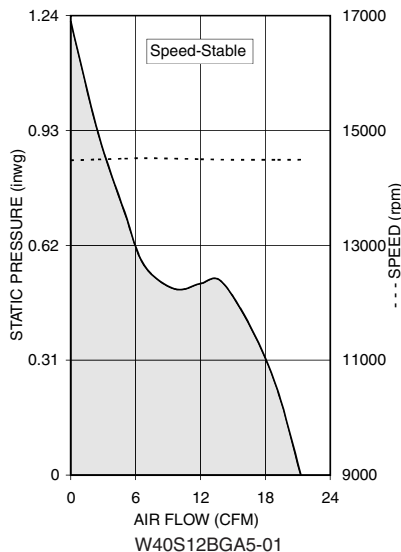

UltraFlo

40x28mm

W40S Series