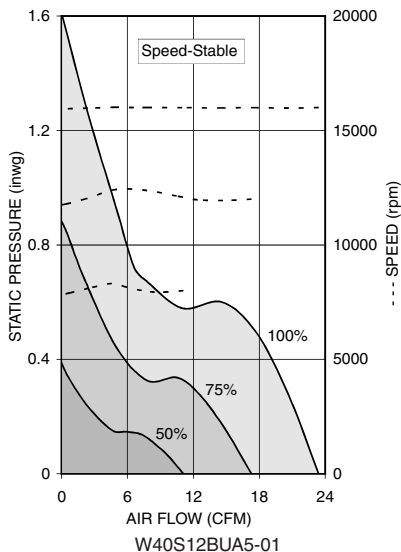

UltraFlo

40x28mm

W40S Series