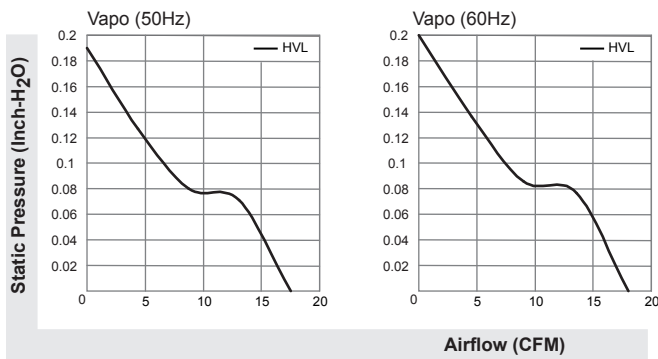

www.yhcd.net

60x60x25 mm SUNON

MagLev Motor AC Fan

17.5-18 CFM

Model	P/N	Bearing ● VAPO ○ BALL ◎ Sleeve	Rating Voltage (VAC)	Freq. (Hz)	Power Current (AMP)	Power Consumption (WATTS)	Speed (RPM)	Air Flow (CFM)	Static Pressure (Inch-H₂O)	Noise (dBA)	Weight (g)
MA1062-HVL	GN	●	115	50/60	0.191/0.185	3.6/3.6	4100/4200	17.5/18	0.19/0.20	30/31	81
MA2062-HVL	GN	●	220-240	50/60	0.198/0.211	4.1/4.4	4100/4200	17.5/18	0.19/0.20	30/31	81

Frame : PBT Plastic

UNITS:mm

北京永宏诚大机电设备有限公司 电话: 86-10-66131492
传真: 86-10-66162242