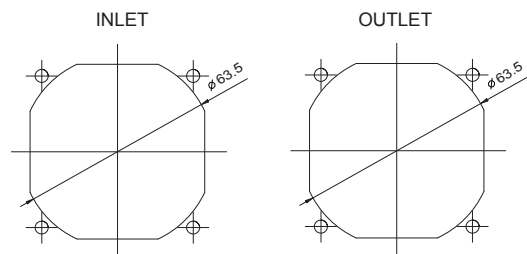

北京永宏诚大机电设备有限公司 电话: 86-10-66131492
传真: 86-10-66162242