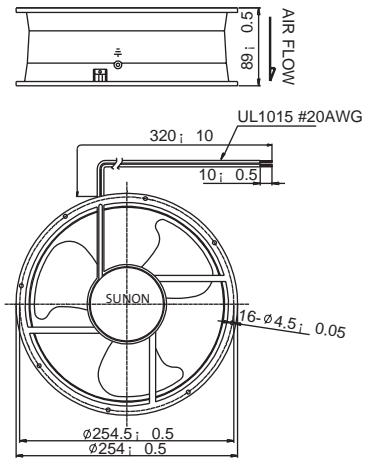

www.yhcd.net

O 254x89 mm

Bearing Type :Ball bearing

Air Flow:600-850CFM