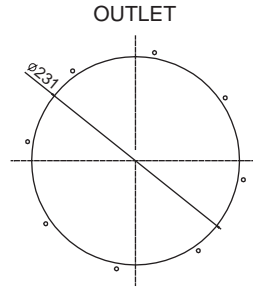

www.yhcd.net

O 254x89 mm

Bearing Type :Ball bearing

Air Flow:600-850CFM