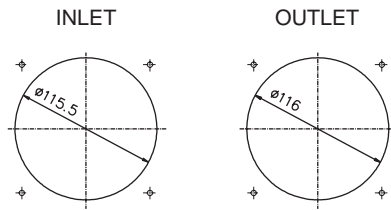

www.yhcd.net

120x120x38 mm

Bearing Type :Ball / Sleeve bearing  
Air Flow:70-117CFM

AC Series

| Model  | P/N     | Bearing<br>⊙ SLEEVE<br>○ BALL | Rating<br>Voltage<br>(VAC) | Freq.<br>(Hz) | Power<br>Current<br>(AMP) | Power<br>Consumption<br>(WATTS) | Speed<br>(RPM) | Air<br>Flow<br>(CFM) | Static<br>Pressure<br>(Inch-HzO) | Noise<br>(dBA) | Weight<br>(g) |
|--------|---------|-------------------------------|----------------------------|---------------|---------------------------|---------------------------------|----------------|----------------------|----------------------------------|----------------|---------------|
| SP100A | 1123XSL | ⊙                             | 115                        | 50/60         | 0.26/0.24                 | 22/20                           | 2700/3100      | 95/115               | 0.33/0.38                        | 44/49          | 550           |
| SP100A | 1123XST | ⊙                             | 115                        | 50/60         | 0.26/0.24                 | 22/20                           | 2700/3100      | 95/115               | 0.33/0.38                        | 44/49          | 550           |
| SP101A | 1123HSL | ⊙                             | 115                        | 50/60         | 0.21/0.18                 | 20/18                           | 2550/2900      | 85/105               | 0.25/0.30                        | 43/48          | 550           |
| SP101A | 1123HST | ⊙                             | 115                        | 50/60         | 0.21/0.18                 | 20/18                           | 2550/2900      | 85/105               | 0.25/0.30                        | 43/48          | 550           |
| SP102A | 1123MSL | ⊙                             | 115                        | 50/60         | 0.17/0.16                 | 15/15                           | 2400/2600      | 78/84                | 0.14/0.21                        | 33/38          | 543           |
| SP102A | 1123MST | ⊙                             | 115                        | 50/60         | 0.17/0.16                 | 15/15                           | 2400/2600      | 78/84                | 0.14/0.21                        | 33/38          | 543           |
| SP103A | 1123LSL | ⊙                             | 115                        | 50/60         | 0.13/0.11                 | 11/11                           | 2000/2200      | 70/76                | 0.08/0.12                        | 36/38          | 550           |
| SP103A | 1123LST | ⊙                             | 115                        | 50/60         | 0.13/0.11                 | 11/11                           | 2000/2200      | 70/76                | 0.08/0.12                        | 36/38          | 550           |
| SP100A | 1123XBL | ○                             | 115                        | 50/60         | 0.26/0.24                 | 22/20                           | 2850/3150      | 97/117               | 0.34/0.39                        | 45/50          | 550           |
| SP100A | 1123XBT | ○                             | 115                        | 50/60         | 0.26/0.24                 | 22/20                           | 2850/3150      | 97/117               | 0.34/0.39                        | 45/50          | 550           |
| SP101A | 1123HBL | ○                             | 115                        | 50/60         | 0.21/0.18                 | 20/18                           | 2750/3050      | 87/107               | 0.26/0.32                        | 45/50          | 550           |
| SP101A | 1123HBT | ○                             | 115                        | 50/60         | 0.21/0.18                 | 20/18                           | 2750/3050      | 87/107               | 0.26/0.32                        | 45/50          | 550           |
| SP102A | 1123MBL | ○                             | 115                        | 50/60         | 0.17/0.16                 | 16/15                           | 2500/2700      | 80/88                | 0.15/0.22                        | 35/40          | 550           |
| SP102A | 1123MBT | ○                             | 115                        | 50/60         | 0.17/0.16                 | 16/15                           | 2500/2700      | 80/88                | 0.15/0.22                        | 35/40          | 550           |
| SP103A | 1123LBL | ○                             | 115                        | 50/60         | 0.13/0.11                 | 11/11                           | 2150/2300      | 72/78                | 0.09/0.13                        | 37/39          | 550           |
| SP103A | 1123LBT | ○                             | 115                        | 50/60         | 0.13/0.11                 | 11/11                           | 2150/2300      | 72/78                | 0.09/0.13                        | 37/39          | 550           |
| DP200A | 2123XSL | ⊙                             | 220/240                    | 50/60         | 0.14/0.12                 | 22/21                           | 2700/3100      | 95/115               | 0.33/0.38                        | 44/49          | 543           |
| DP200A | 2123XST | ⊙                             | 220/240                    | 50/60         | 0.14/0.12                 | 22/21                           | 2700/3100      | 95/115               | 0.33/0.38                        | 44/49          | 543           |
| DP201A | 2123HSL | ⊙                             | 220/240                    | 50/60         | 0.125/0.11                | 20/19                           | 2550/2900      | 85/105               | 0.25/0.30                        | 43/48          | 550           |
| DP201A | 2123HST | ⊙                             | 220/240                    | 50/60         | 0.125/0.11                | 20/19                           | 2550/2900      | 85/105               | 0.25/0.30                        | 43/48          | 550           |
| DP202A | 2123MSL | ⊙                             | 220/240                    | 50/60         | 0.09/0.08                 | 16/15                           | 2300/2500      | 78/84                | 0.14/0.21                        | 33/38          | 543           |
| DP202A | 2123MST | ⊙                             | 220/240                    | 50/60         | 0.09/0.08                 | 16/15                           | 2300/2500      | 78/84                | 0.14/0.21                        | 33/38          | 543           |
| DP203A | 2123LSL | ⊙                             | 220/240                    | 50/60         | 0.06/0.05                 | 11/10                           | 2000/1800      | 70/63                | 0.08/0.07                        | 36/32          | 550           |
| DP203A | 2123LST | ⊙                             | 220/240                    | 50/60         | 0.06/0.05                 | 11/10                           | 2000/1800      | 70/63                | 0.08/0.07                        | 36/32          | 550           |
| DP200A | 2123XBL | ○                             | 220/240                    | 50/60         | 0.14/0.12                 | 22/21                           | 2850/3150      | 97/117               | 0.34/0.39                        | 45/50          | 550           |
| DP200A | 2123XBT | ○                             | 220/240                    | 50/60         | 0.14/0.12                 | 22/21                           | 2850/3150      | 97/117               | 0.34/0.39                        | 45/50          | 550           |
| DP201A | 2123HBL | ○                             | 220/240                    | 50/60         | 0.125/0.11                | 20/19                           | 2750/3050      | 87/107               | 0.26/0.32                        | 45/50          | 550           |
| DP201A | 2123HBT | ○                             | 220/240                    | 50/60         | 0.125/0.11                | 20/19                           | 2750/3050      | 87/107               | 0.26/0.32                        | 45/50          | 550           |
| DP202A | 2123MBL | ○                             | 220/240                    | 50/60         | 0.09/0.08                 | 16/15                           | 2400/2600      | 78/84                | 0.14/0.21                        | 34/39          | 543           |
| DP202A | 2123MBT | ○                             | 220/240                    | 50/60         | 0.09/0.08                 | 16/15                           | 2400/2600      | 78/84                | 0.14/0.21                        | 34/39          | 543           |
| DP203A | 2123LBL | ○                             | 220/240                    | 50/60         | 0.08/0.06                 | 10/10                           | 2150/2300      | 72/78                | 0.09/0.13                        | 37/39          | 550           |
| DP203A | 2123LBT | ○                             | 220/240                    | 50/60         | 0.08/0.06                 | 10/10                           | 2150/2300      | 72/78                | 0.09/0.13                        | 37/39          | 550           |